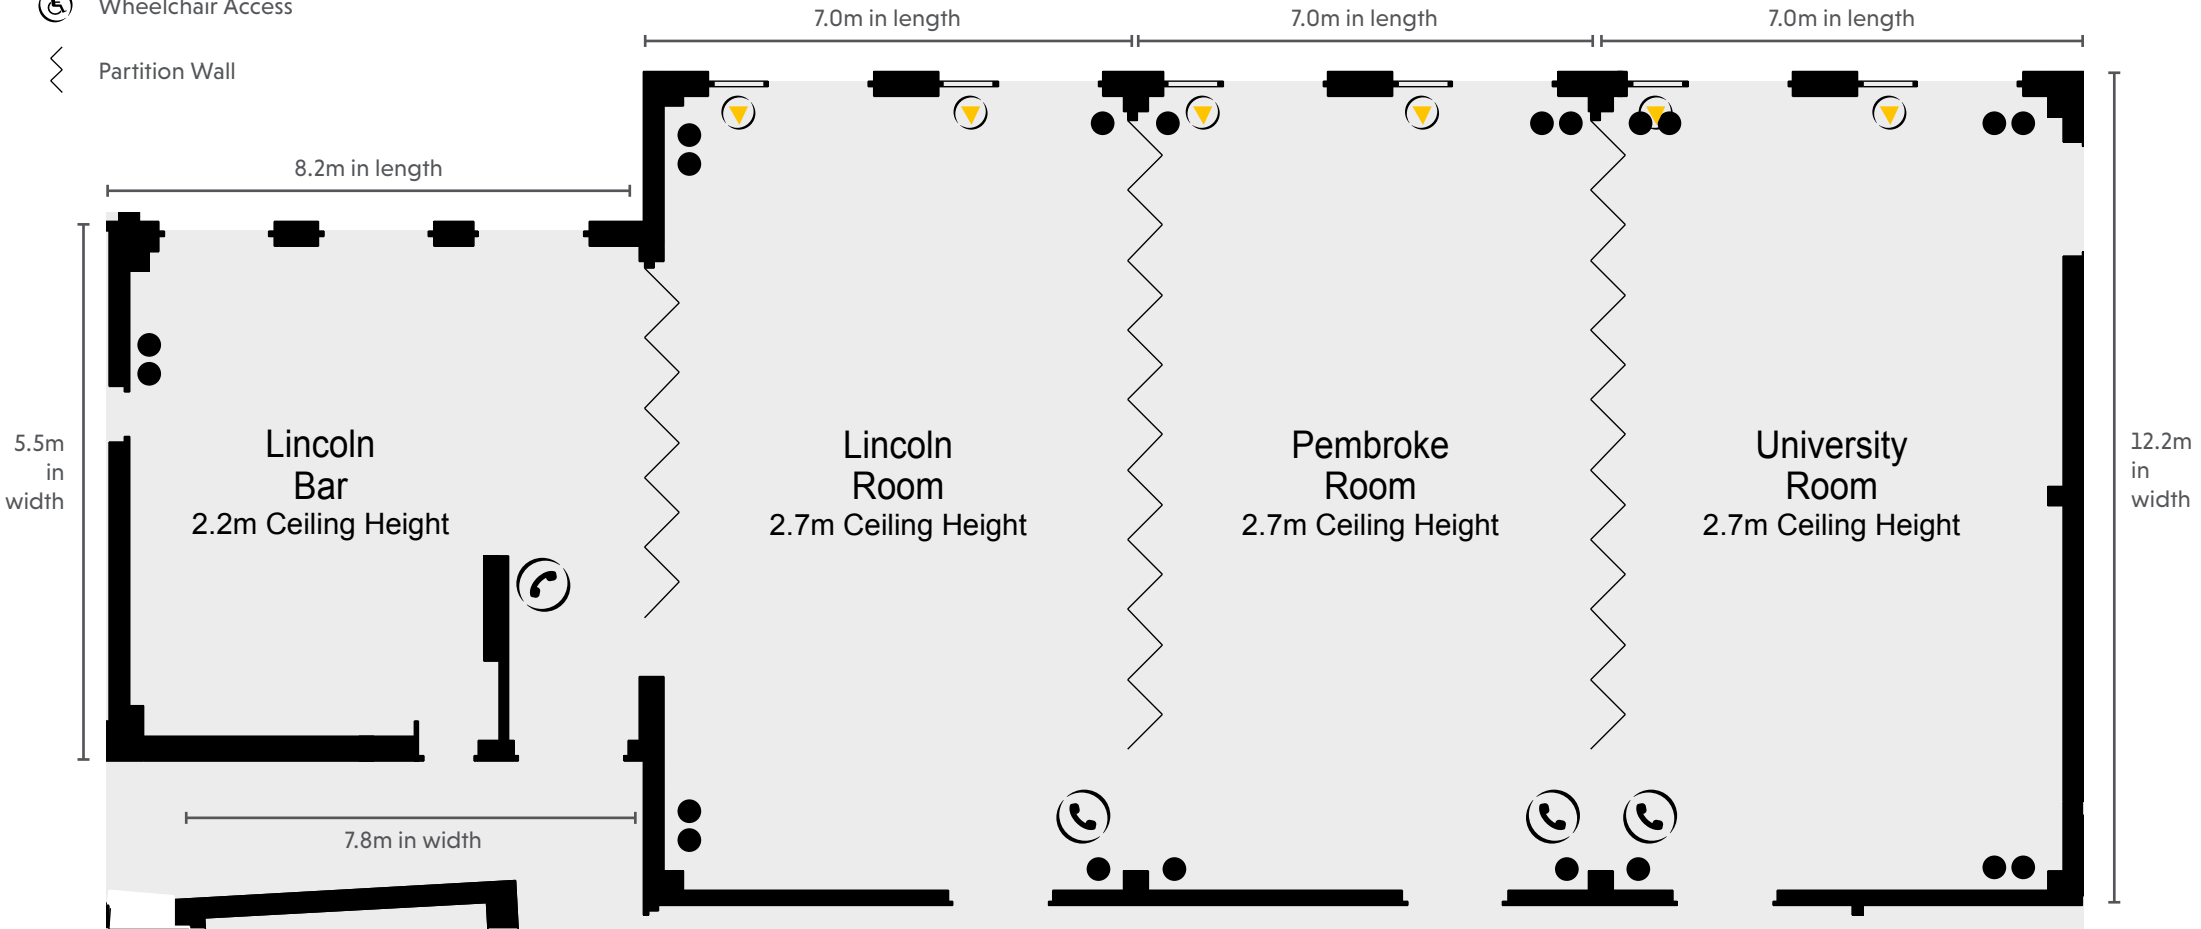

OXFORD BELFRY

HOTEL & SPA

THE QHOTELS COLLECTION

CAPACITIES

Meeting Room	Dimensions (m) L x W x H	Floor	Theatre	Cabaret	Classroom	Boardroom	Banquet	U-Shape	Dinner Dance
College Suite	17.9 x 9.6 x 2.7	G	450	200	180	100	300	100	250
Merton	10.6 x 13.6 x 2.9	G	130	72	75	50	100	40	70
Sommerville	10.4 x 14.0 x 3.0	G	130	72	75	50	100	40	70
Oriel	5.7 x 8.5 x 2.9	G	40	24	16	20	30	20	0
Merton & Somm	21.0 x 14.0 x 2.9	G	320	144	150	100	220	70	180
Somm & Oriel	16.1 x 14.0 x 2.9	G	180	100	90	55	130	50	130
Trinity Suite	21.3 x 12.2 x 2.7	G	300	130	80	70	180	60	150
University	7.0 x 12.2 x 2.7	G	80	40	36	36	50	30	40
Pembroke	7.0 x 12.2 x 2.7	G	80	40	36	36	50	30	40
Lincoln	7.0 x 12.2 x 2.7	G	80	40	36	36	50	30	40
Pembroke & Uni	14.0 x 12.2 x 2.7	G	200	80	60	50	120	50	90
Pembroke & Linc	14.0 x 12.2 x 2.7	G	200	80	60	50	120	50	90
Exeter	7.9 x 6.4 x 2.6	G	45	24	18	22	30	20	20
Magdelen	15.6 x 3.0 x 2.4	G	10	0	0	8	0	0	0
Worcester	15.6 x 3.0 x 2.4	G	10	0	0	8	0	0	0
Wadham	5.1 x 3.0 x 2.4	G	10	0	0	8	0	0	0
Wolfson	15.6 x 3.0 x 2.4	G	10	0	0	8	0	0	0
Library	9.5 x 5.1 x 2.3	G	40	0	15	26	26	16	0
Brimpton	10.5 x 4.4 x 2.2	1	30	0	0	20	20	0	0
Mansfield	6.4 x 5.1 x 2.4	1	20	10	8	14	14	10	0
Hertford	6.4 x 5.1 x 2.4	1	20	10	8	14	14	10	0
Keble	9.7 x 7.0 x 2.4	G	40	30	20	30	30	25	0
Rycote	10.4 x 5.3 x 2.3	G	75	50	20	20	60	30	48

KEY

- Single 13amp Power Point
- Double 13amp Power Point
- ▶ Natural Light
- ☎ Telephone Socket
- ♿ Wheelchair Access
- ⚡ Partition Wall

OXFORD BELFRY
HOTEL & SPA
THE QHOTELS COLLECTION

GROUND FLOOR

KEY

- Single 13amp Power Point
- Double 13amp Power Point
- ▶ Natural Light
- ☎ Telephone Socket
- ♿ Wheelchair Access
- ⋈ Partition Wall

OXFORD BELFRY
HOTEL & SPA
THE QHOTELS COLLECTION

GROUND FLOOR

KEY

- Single 13amp Power Point
- Double 13amp Power Point
- ▶ Natural Light
- ☎ Telephone Socket
- ♿ Wheelchair Access
- ⋈ Partition Wall

KEY

- Single 13amp Power Point
- Double 13amp Power Point
- ▶ Natural Light
- ☎ Telephone Socket
- ♿ Wheelchair Access
- ⋈ Partition Wall