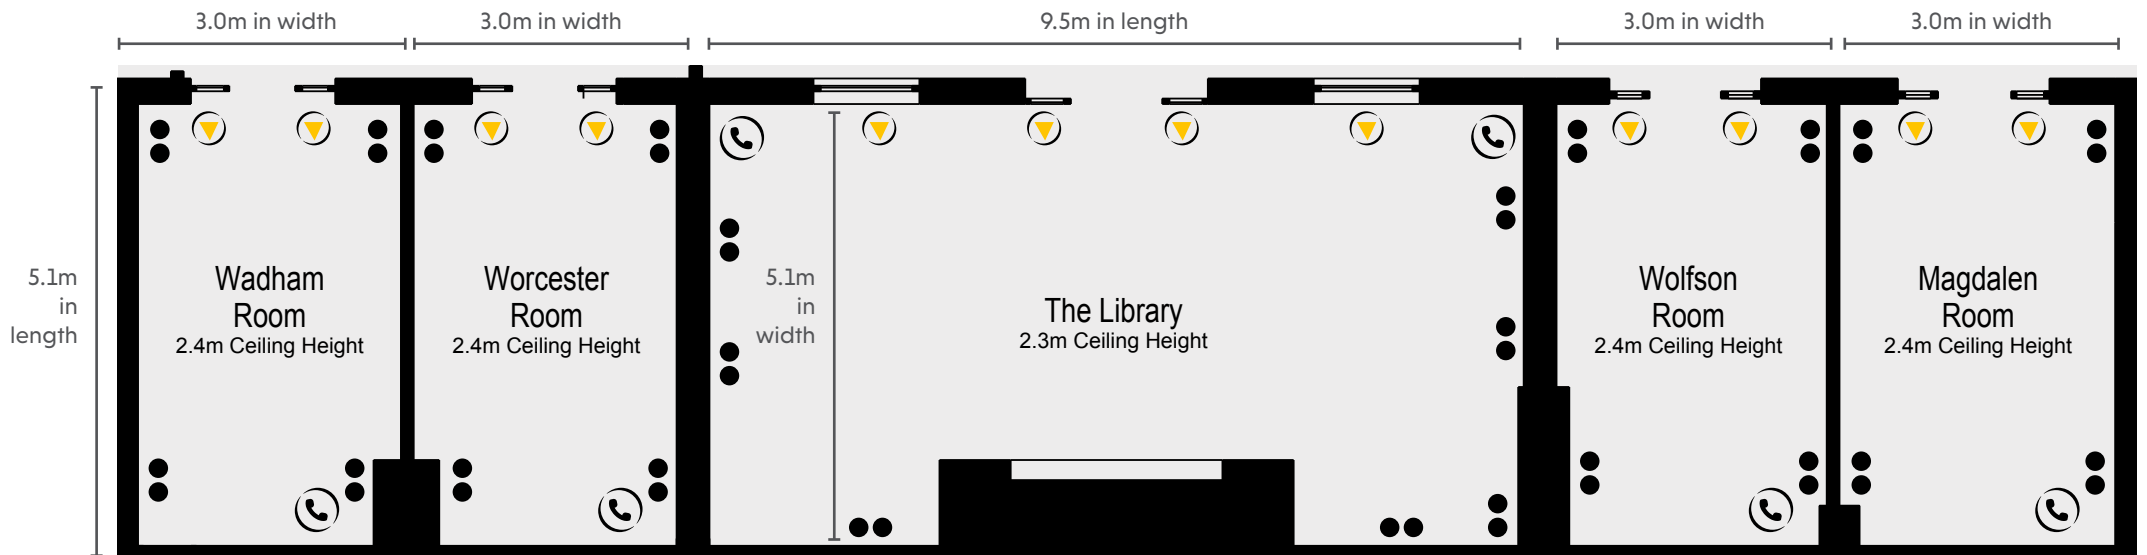

OXFORD BELFRY

HOTEL & SPA

THE QHOTELS COLLECTION

CAPACITIES

Meeting Room	Dimensions (m) L x W x H	Floor	Theatre	Cabaret	Classroom	Boardroom	Banquet	U-Shape	Dinner Dance
College Suite	17.9 x 9.6 x 2.7	G	450	200	180	100	300	100	250
Merton	10.6 x 13.6 x 2.9	G	130	72	75	50	100	40	70
Sommerville	10.4 x 14.0 x 3.0	G	130	72	75	50	100	40	70
Oriel	5.7 x 8.5 x 2.9	G	40	24	16	20	30	20	0
Merton & Somm	21.0 x 14.0 x 2.9	G	320	144	150	100	220	70	180
Somm & Oriel	16.1 x 14.0 x 2.9	G	180	100	90	55	130	50	130
Trinity Suite	21.3 x 12.2 x 2.7	G	300	130	80	70	180	60	150
University	7.0 x 12.2 x 2.7	G	80	40	36	36	50	30	40
Pembroke	7.0 x 12.2 x 2.7	G	80	40	36	36	50	30	40
Lincoln	7.0 x 12.2 x 2.7	G	80	40	36	36	50	30	40
Pembroke & Uni	14.0 x 12.2 x 2.7	G	200	80	60	50	120	50	90
Pembroke & Linc	14.0 x 12.2 x 2.7	G	200	80	60	50	120	50	90
Exeter	7.9 x 6.4 x 2.6	G	45	24	18	22	30	20	20
Magdelen	15.6 x 3.0 x 2.4	G	10	0	0	8	0	0	0
Worcester	15.6 x 3.0 x 2.4	G	10	0	0	8	0	0	0
Wadham	5.1 x 3.0 x 2.4	G	10	0	0	8	0	0	0
Wolfson	15.6 x 3.0 x 2.4	G	10	0	0	8	0	0	0
Library	9.5 x 5.1 x 2.3	G	40	0	15	26	26	16	0
Brimpton	10.5 x 4.4 x 2.2	1	30	0	0	20	20	0	0
Mansfield	6.4 x 5.1 x 2.4	1	20	10	8	14	14	10	0
Hertford	6.4 x 5.1 x 2.4	1	20	10	8	14	14	10	0
Keble	9.7 x 7.0 x 2.4	G	40	30	20	30	30	25	0
Rycote	10.4 x 5.3 x 2.3	G	75	50	20	20	60	30	48

KEY

- Single 13amp Power Point
- Double 13amp Power Point
- ▶ Natural Light
- ☎ Telephone Socket
- ♿ Wheelchair Access
- ⚡ Partition Wall

OXFORD BELFRY
HOTEL & SPA
THE QHOTELS COLLECTION

GROUND FLOOR

KEY

- Single 13amp Power Point
- Double 13amp Power Point
- ▶ Natural Light
- ☎ Telephone Socket
- ♿ Wheelchair Access
- ⋈ Partition Wall

OXFORD BELFRY
HOTEL & SPA
THE QHOTELS COLLECTION

GROUND FLOOR

KEY

- Single 13amp Power Point
- Double 13amp Power Point
- ▶ Natural Light
- ☎ Telephone Socket
- ♿ Wheelchair Access
- ⋈ Partition Wall

KEY

- Single 13amp Power Point
- Double 13amp Power Point
- ▶ Natural Light
- ☎ Telephone Socket
- ♿ Wheelchair Access
- ⋈ Partition Wall