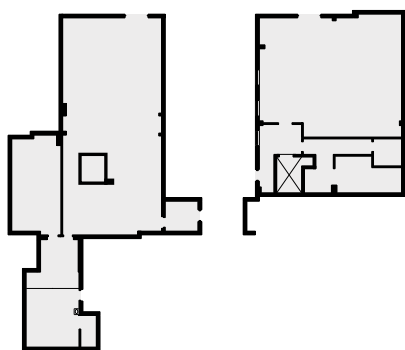

OXFORD BELFRY

HOTEL & SPA

THE QHOTELS COLLECTION

CAPACITIES

Meeting Room	Dimensions (m) L x W x H	Floor	Theatre	Cabaret	Classroom	Boardroom	Banquet	U-Shape	Dinner Dance
College Suite	17.9 x 9.6 x 2.7	G	450	200	180	100	300	100	250
Merton	10.6 x 13.6 x 2.9	G	130	72	75	50	100	40	70
Sommerville	10.4 x 14.0 x 3.0	G	130	72	75	50	100	40	70
Oriel	5.7 x 8.5 x 2.9	G	40	24	16	20	30	20	0
Merton & Somm	21.0 x 14.0 x 2.9	G	320	144	150	100	220	70	180
Somm & Oriel	16.1 x 14.0 x 2.9	G	180	100	90	55	130	50	130
Trinity Suite	21.3 x 12.2 x 2.7	G	300	130	80	70	180	60	150
University	7.0 x 12.2 x 2.7	G	80	40	36	36	50	30	40
Pembroke	7.0 x 12.2 x 2.7	G	80	40	36	36	50	30	40
Lincoln	7.0 x 12.2 x 2.7	G	80	40	36	36	50	30	40
Pembroke & Uni	14.0 x 12.2 x 2.7	G	200	80	60	50	120	50	90
Pembroke & Linc	14.0 x 12.2 x 2.7	G	200	80	60	50	120	50	90
Exeter	7.9 x 6.4 x 2.6	G	45	24	18	22	30	20	20
Magdelen	15.6 x 3.0 x 2.4	G	10	0	0	8	0	0	0
Worcester	15.6 x 3.0 x 2.4	G	10	0	0	8	0	0	0
Wadham	5.1 x 3.0 x 2.4	G	10	0	0	8	0	0	0
Wolfson	15.6 x 3.0 x 2.4	G	10	0	0	8	0	0	0
Library	9.5 x 5.1 x 2.3	G	40	0	15	26	26	16	0
Brimpton	10.5 x 4.4 x 2.2	1	30	0	0	20	20	0	0
Mansfield	6.4 x 5.1 x 2.4	1	20	10	8	14	14	10	0
Hertford	6.4 x 5.1 x 2.4	1	20	10	8	14	14	10	0
Keble	9.7 x 7.0 x 2.4	G	40	30	20	30	30	25	0
Rycote	10.4 x 5.3 x 2.3	G	75	50	20	20	60	30	48

OXFORD BELFRY

HOTEL & SPA

THE QHOTELS COLLECTION

KEY

- Single 13amp Power Point
- Double 13amp Power Point
- ⊛ Hanging Points - 500KG
- ▶ Natural Light
- ☎ Telephone Socket
- ♿ Wheelchair Access
- ⋈ Partition Wall

KEY

- Single 13amp Power Point
- Double 13amp Power Point
- ▶ Natural Light
- ☎ Telephone Socket
- ♿ Wheelchair Access
- ⚡ Partition Wall

OXFORD BELFRY
HOTEL & SPA
THE QHOTELS COLLECTION

GROUND FLOOR

KEY

- Single 13amp Power Point
- Double 13amp Power Point
- ▶ Natural Light
- ☎ Telephone Socket
- ♿ Wheelchair Access
- ⋈ Partition Wall