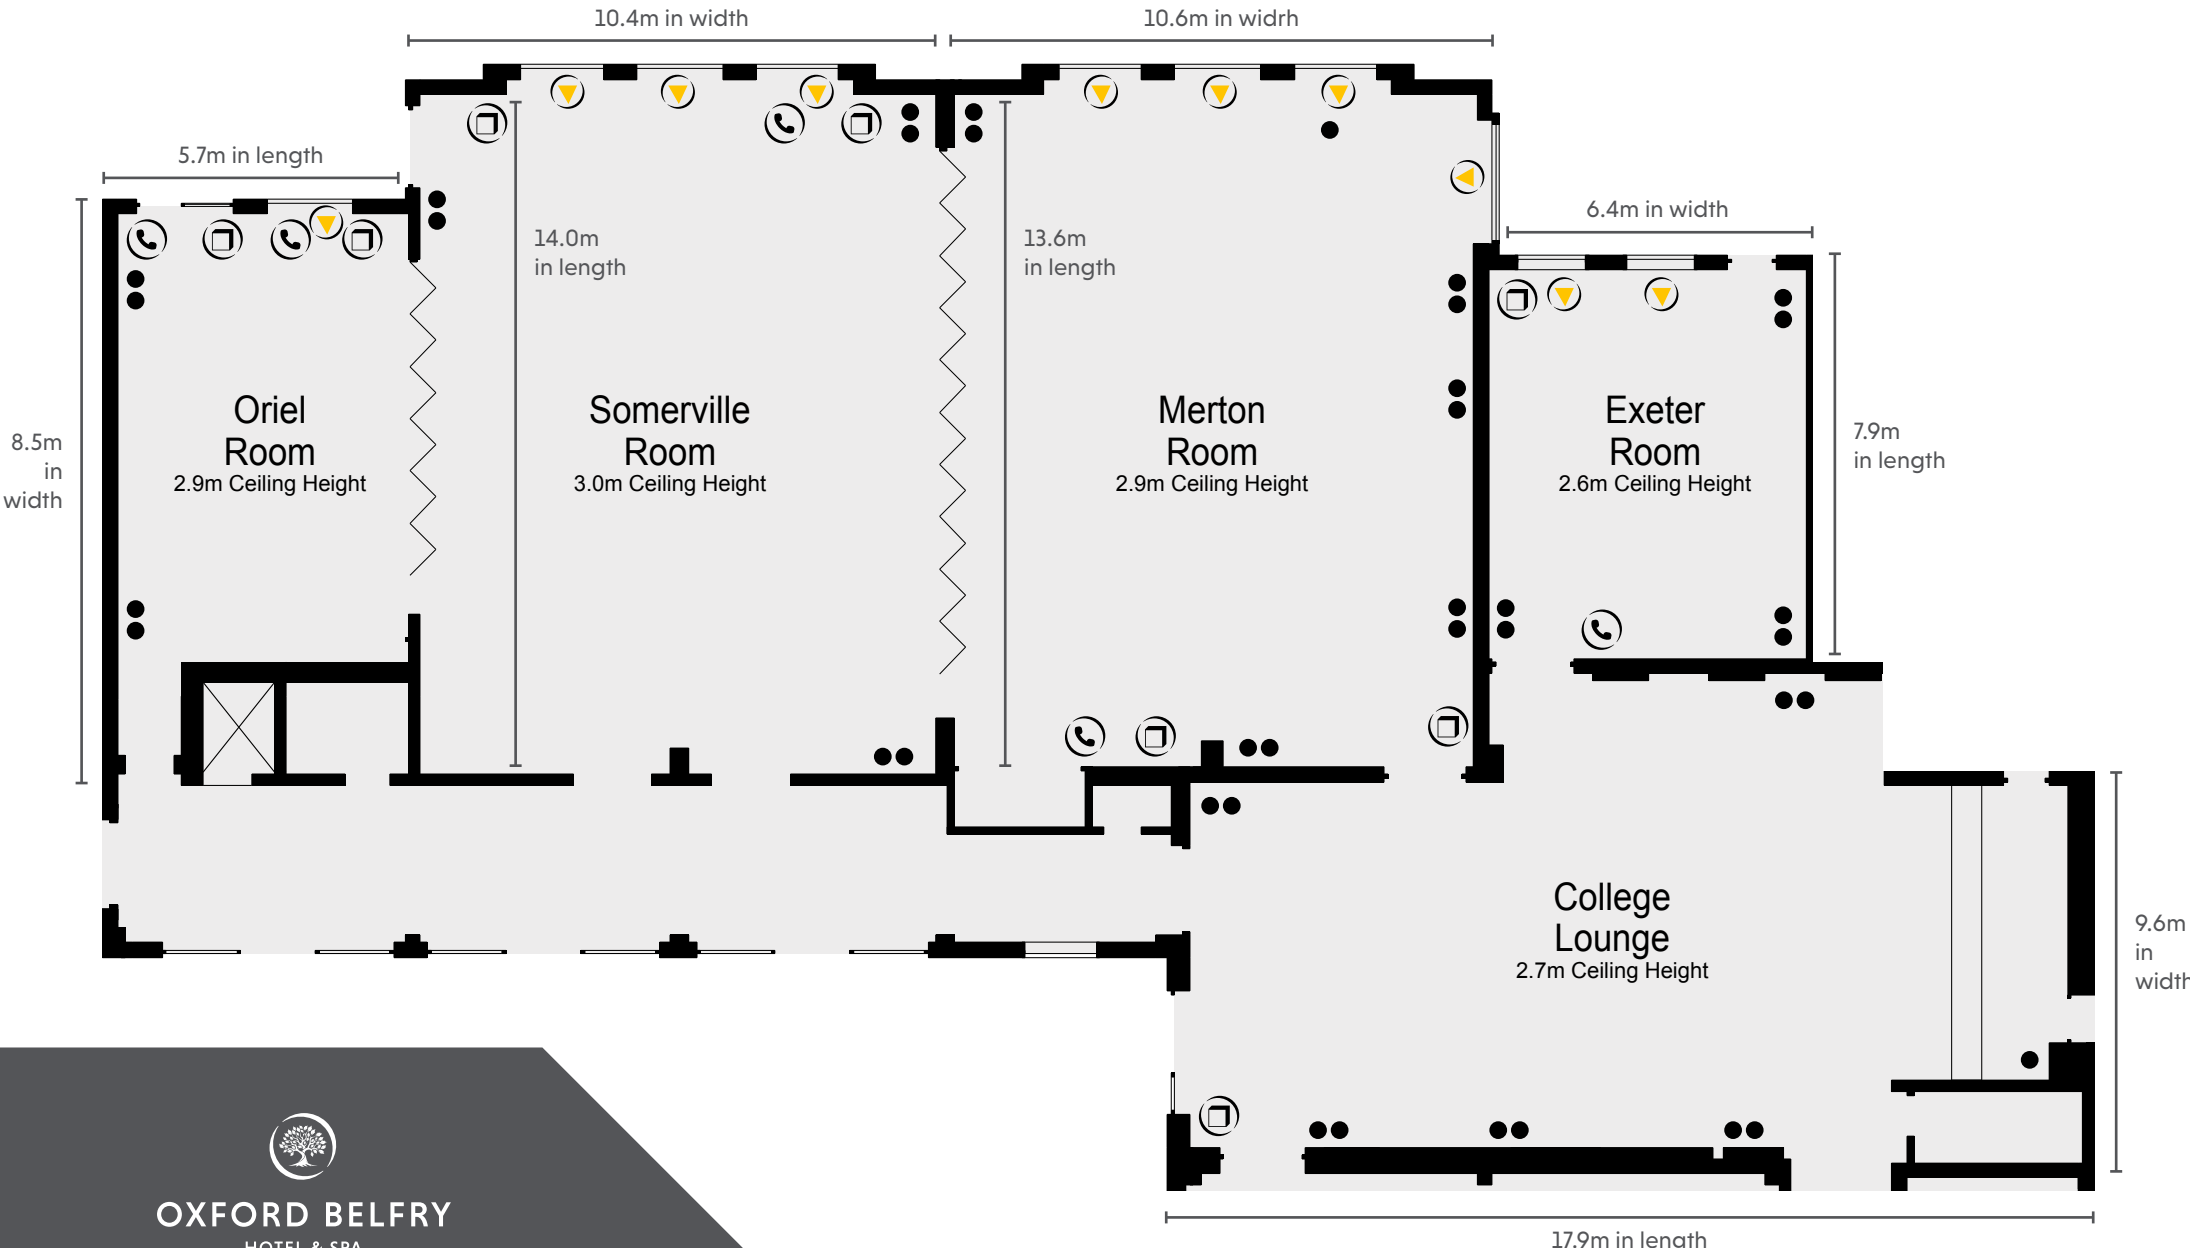

OXFORD BELFRY

HOTEL & SPA

THE QHOTELS COLLECTION

CAPACITIES

Meeting Room	Dimensions (m) L x W x H	Floor	Theatre	Cabaret	Classroom	Boardroom	Banquet	U-Shape	Dinner Dance
College Suite	17.9 x 9.6 x 2.7	G	450	200	180	100	300	100	250
Merton	10.6 x 13.6 x 2.9	G	130	72	75	50	100	40	70
Sommerville	10.4 x 14.0 x 3.0	G	130	72	75	50	100	40	70
Oriel	5.7 x 8.5 x 2.9	G	40	24	16	20	30	20	0
Merton & Somm	21.0 x 14.0 x 2.9	G	320	144	150	100	220	70	180
Somm & Oriel	16.1 x 14.0 x 2.9	G	180	100	90	55	130	50	130
Trinity Suite	21.3 x 12.2 x 2.7	G	300	130	80	70	180	60	150
University	7.0 x 12.2 x 2.7	G	80	40	36	36	50	30	40
Pembroke	7.0 x 12.2 x 2.7	G	80	40	36	36	50	30	40
Lincoln	7.0 x 12.2 x 2.7	G	80	40	36	36	50	30	40
Pembroke & Uni	14.0 x 12.2 x 2.7	G	200	80	60	50	120	50	90
Pembroke & Linc	14.0 x 12.2 x 2.7	G	200	80	60	50	120	50	90
Exeter	7.9 x 6.4 x 2.6	G	45	24	18	22	30	20	20
Magdelen	15.6 x 3.0 x 2.4	G	10	0	0	8	0	0	0
Worcester	15.6 x 3.0 x 2.4	G	10	0	0	8	0	0	0
Wadham	5.1 x 3.0 x 2.4	G	10	0	0	8	0	0	0
Wolfson	15.6 x 3.0 x 2.4	G	10	0	0	8	0	0	0
Library	9.5 x 5.1 x 2.3	G	40	0	15	26	26	16	0
Brimpton	10.5 x 4.4 x 2.2	1	30	0	0	20	20	0	0
Mansfield	6.4 x 5.1 x 2.4	1	20	10	8	14	14	10	0
Hertford	6.4 x 5.1 x 2.4	1	20	10	8	14	14	10	0
Keble	9.7 x 7.0 x 2.4	G	40	30	20	30	30	25	0
Rycote	10.4 x 5.3 x 2.3	G	75	50	20	20	60	30	48

KEY

- Single 13amp Power Point
- Double 13amp Power Point
- ▶ Natural Light
- ☎ Telephone Socket
- ♿ Wheelchair Access
- ⚡ Partition Wall

OXFORD BELFRY
HOTEL & SPA
THE QHOTELS COLLECTION

GROUND FLOOR

KEY

- Single 13amp Power Point
- Double 13amp Power Point
- ▶ Natural Light
- ☎ Telephone Socket
- ♿ Wheelchair Access
- ⋈ Partition Wall

OXFORD BELFRY
HOTEL & SPA
THE QHOTELS COLLECTION

GROUND FLOOR

KEY

- Single 13amp Power Point
- Double 13amp Power Point
- ▶ Natural Light
- ☎ Telephone Socket
- ♿ Wheelchair Access
- ⋈ Partition Wall

KEY

- Single 13amp Power Point
- Double 13amp Power Point
- ▶ Natural Light
- ☎ Telephone Socket
- ♿ Wheelchair Access
- ⋈ Partition Wall