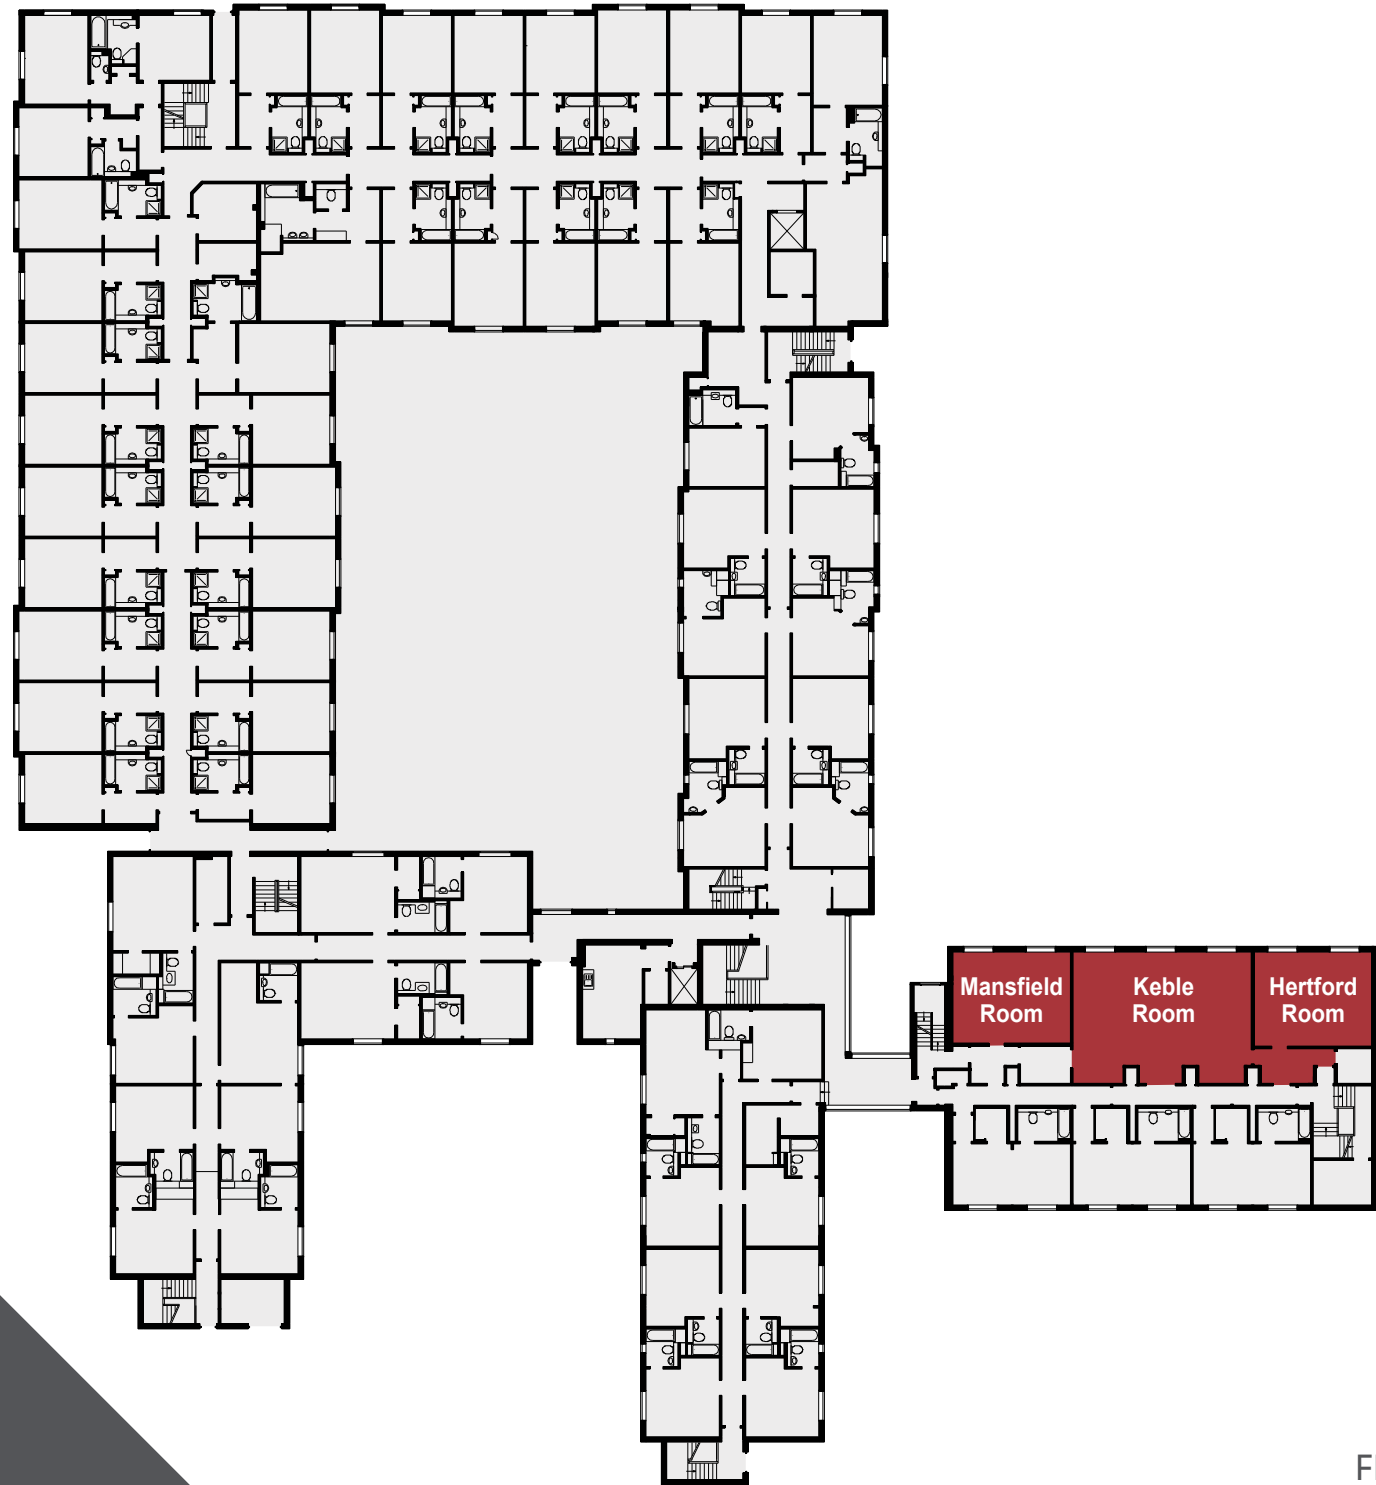

OXFORD BELFRY

HOTEL & SPA

THE QHOTELS COLLECTION

CAPACITIES

Meeting Room	Dimensions (m) L x W x H	Floor	Theatre	Cabaret	Classroom	Boardroom	Banquet	U-Shape	Dinner Dance
College Suite	17.9 x 9.6 x 2.7	G	450	200	180	100	300	100	250
Merton	10.6 x 13.6 x 2.9	G	130	72	75	50	100	40	70
Sommerville	10.4 x 14.0 x 3.0	G	130	72	75	50	100	40	70
Oriel	5.7 x 8.5 x 2.9	G	40	24	16	20	30	20	0
Merton & Somm	21.0 x 14.0 x 2.9	G	320	144	150	100	220	70	180
Somm & Oriel	16.1 x 14.0 x 2.9	G	180	100	90	55	130	50	130
Trinity Suite	21.3 x 12.2 x 2.7	G	300	130	80	70	180	60	150
University	7.0 x 12.2 x 2.7	G	80	40	36	36	50	30	40
Pembroke	7.0 x 12.2 x 2.7	G	80	40	36	36	50	30	40
Lincoln	7.0 x 12.2 x 2.7	G	80	40	36	36	50	30	40
Pembroke & Uni	14.0 x 12.2 x 2.7	G	200	80	60	50	120	50	90
Pembroke & Linc	14.0 x 12.2 x 2.7	G	200	80	60	50	120	50	90
Exeter	7.9 x 6.4 x 2.6	G	45	24	18	22	30	20	20
Magdelen	15.6 x 3.0 x 2.4	G	10	0	0	8	0	0	0
Worcester	15.6 x 3.0 x 2.4	G	10	0	0	8	0	0	0
Wadham	5.1 x 3.0 x 2.4	G	10	0	0	8	0	0	0
Wolfson	15.6 x 3.0 x 2.4	G	10	0	0	8	0	0	0
Library	9.5 x 5.1 x 2.3	G	40	0	15	26	26	16	0
Brimpton	10.5 x 4.4 x 2.2	1	30	0	0	20	20	0	0
Mansfield	6.4 x 5.1 x 2.4	1	20	10	8	14	14	10	0
Hertford	6.4 x 5.1 x 2.4	1	20	10	8	14	14	10	0
Keble	9.7 x 7.0 x 2.4	G	40	30	20	30	30	25	0
Rycote	10.4 x 5.3 x 2.3	G	75	50	20	20	60	30	48

OXFORD BELFRY

HOTEL & SPA

THE QHOTELS COLLECTION

KEY

- Single 13amp Power Point
- Double 13amp Power Point
- ⊛ Hanging Points - 500KG
- ▶ Natural Light
- ☎ Telephone Socket
- ♿ Wheelchair Access
- ⋈ Partition Wall

KEY

- Single 13amp Power Point
- Double 13amp Power Point
- ▶ Natural Light
- ☎ Telephone Socket
- ♿ Wheelchair Access
- ⚡ Partition Wall

OXFORD BELFRY
HOTEL & SPA
THE QHOTELS COLLECTION

GROUND FLOOR

KEY

- Single 13amp Power Point
- Double 13amp Power Point
- ▶ Natural Light
- ☎ Telephone Socket
- ♿ Wheelchair Access
- ⋈ Partition Wall