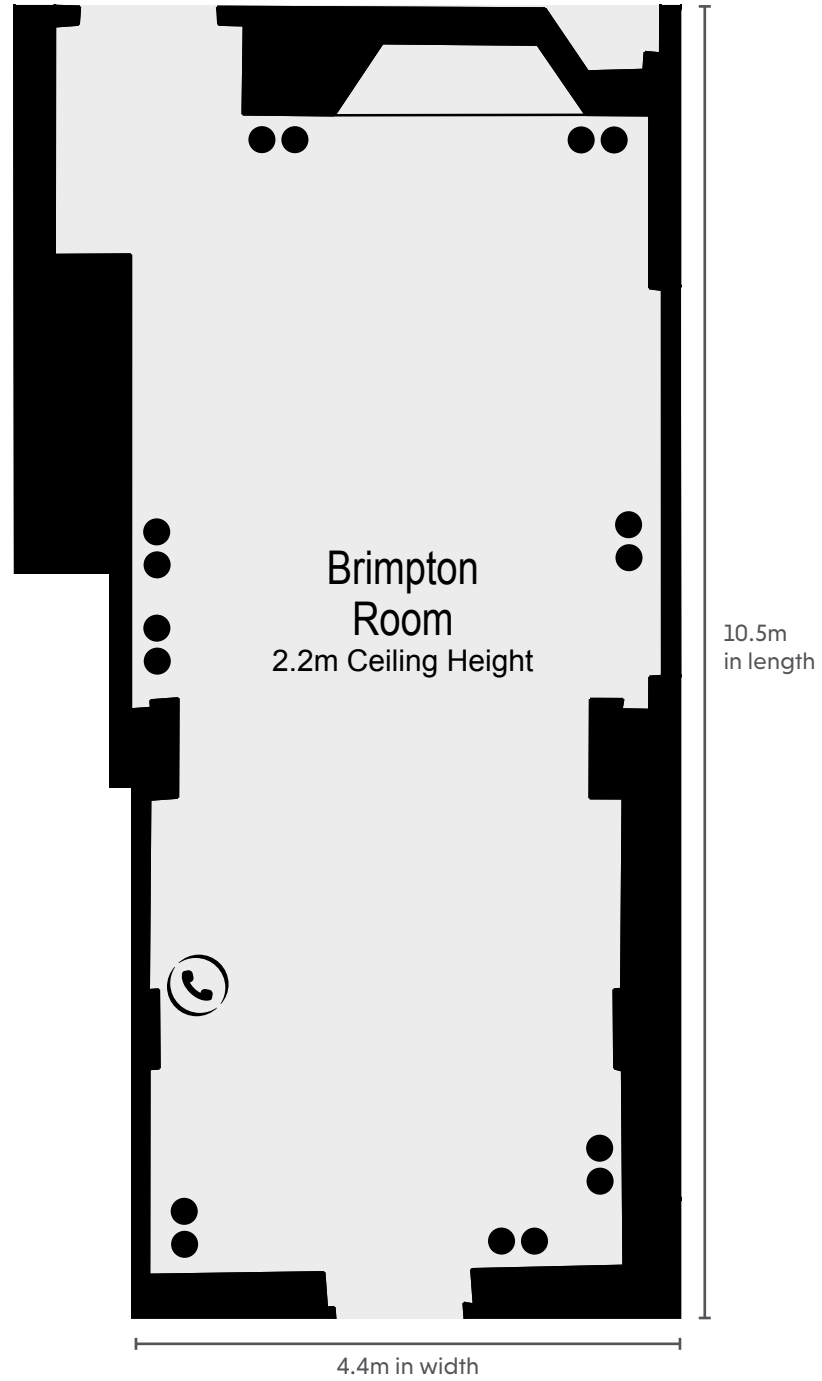

KEY

- Single 13amp Power Point
- ●● Double 13amp Power Point
- Natural Light
- ☎ Telephone Socket
- ♿ Wheelchair Access
- ⋈ Partition Wall