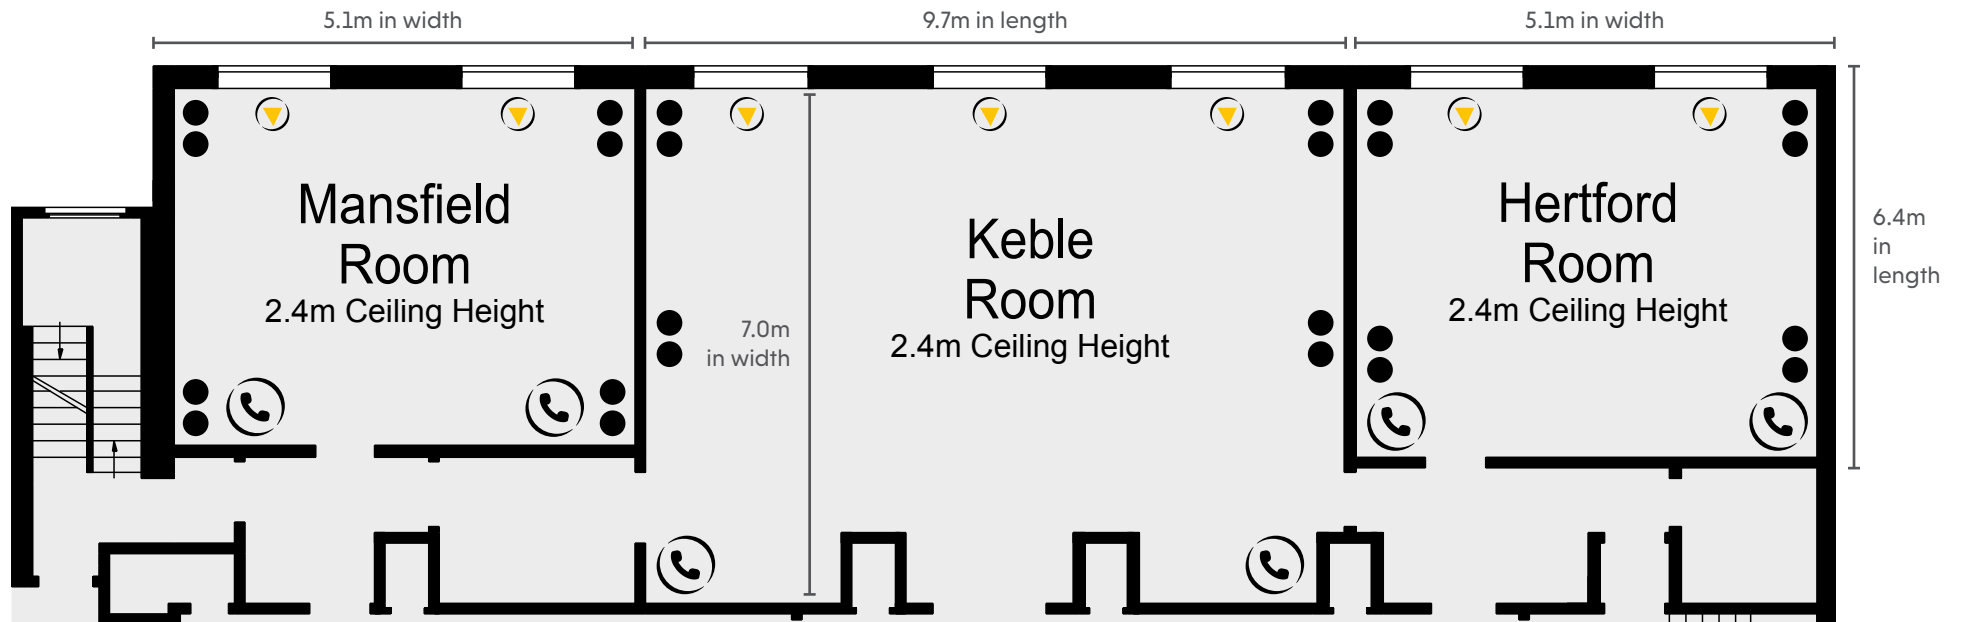

OXFORD BELFRY

HOTEL & SPA

THE QHOTELS COLLECTION

CAPACITIES

Meeting Room	Dimensions (m) L x W x H	Floor	Theatre	Cabaret	Classroom	Boardroom	Banquet	U-Shape	Dinner Dance
College Suite	17.9 x 9.6 x 2.7	G	450	200	180	100	300	100	250
Merton	10.6 x 13.6 x 2.9	G	130	72	75	50	100	40	70
Sommerville	10.4 x 14.0 x 3.0	G	130	72	75	50	100	40	70
Oriel	5.7 x 8.5 x 2.9	G	40	24	16	20	30	20	0
Merton & Somm	21.0 x 14.0 x 2.9	G	320	144	150	100	220	70	180
Somm & Oriel	16.1 x 14.0 x 2.9	G	180	100	90	55	130	50	130
Trinity Suite	21.3 x 12.2 x 2.7	G	300	130	80	70	180	60	150
University	7.0 x 12.2 x 2.7	G	80	40	36	36	50	30	40
Pembroke	7.0 x 12.2 x 2.7	G	80	40	36	36	50	30	40
Lincoln	7.0 x 12.2 x 2.7	G	80	40	36	36	50	30	40
Pembroke & Uni	14.0 x 12.2 x 2.7	G	200	80	60	50	120	50	90
Pembroke & Linc	14.0 x 12.2 x 2.7	G	200	80	60	50	120	50	90
Exeter	7.9 x 6.4 x 2.6	G	45	24	18	22	30	20	20
Magdelen	15.6 x 3.0 x 2.4	G	10	0	0	8	0	0	0
Worcester	15.6 x 3.0 x 2.4	G	10	0	0	8	0	0	0
Wadham	5.1 x 3.0 x 2.4	G	10	0	0	8	0	0	0
Wolfson	15.6 x 3.0 x 2.4	G	10	0	0	8	0	0	0
Library	9.5 x 5.1 x 2.3	G	40	0	15	26	26	16	0
Brimpton	10.5 x 4.4 x 2.2	1	30	0	0	20	20	0	0
Mansfield	6.4 x 5.1 x 2.4	1	20	10	8	14	14	10	0
Hertford	6.4 x 5.1 x 2.4	1	20	10	8	14	14	10	0
Keble	9.7 x 7.0 x 2.4	G	40	30	20	30	30	25	0
Rycote	10.4 x 5.3 x 2.3	G	75	50	20	20	60	30	48

KEY

- Single 13amp Power Point
- Double 13amp Power Point
- ▶ Natural Light
- ☎ Telephone Socket
- ♿ Wheelchair Access
- ⚡ Partition Wall

OXFORD BELFRY
HOTEL & SPA
THE QHOTELS COLLECTION

GROUND FLOOR

KEY

- Single 13amp Power Point
- Double 13amp Power Point
- ▶ Natural Light
- ☎ Telephone Socket
- ♿ Wheelchair Access
- ⋈ Partition Wall

OXFORD BELFRY
HOTEL & SPA
THE QHOTELS COLLECTION

GROUND FLOOR

KEY

- Single 13amp Power Point
- Double 13amp Power Point
- ▶ Natural Light
- ☎ Telephone Socket
- ♿ Wheelchair Access
- ⋈ Partition Wall

KEY

- Single 13amp Power Point
- Double 13amp Power Point
- ▶ Natural Light
- ☎ Telephone Socket
- ♿ Wheelchair Access
- ⋈ Partition Wall