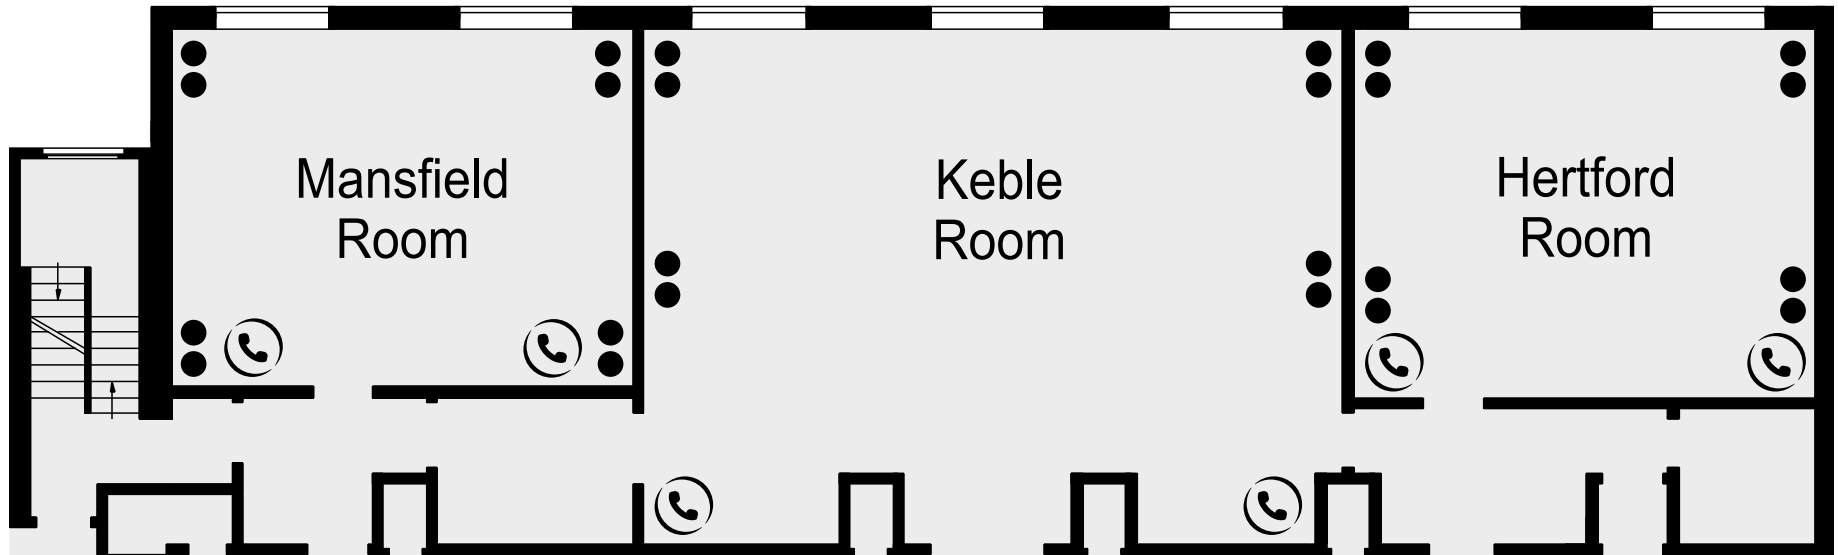

KEY

- Single 13amp Power Point
- Double 13amp Power Point
- ☎ Telephone Socket
- ♿ Wheelchair Access

KEY

- Single 13amp Power Point
- Double 13amp Power Point
- ☎ Telephone Socket
- ♿ Wheelchair Access

KEY

- Single 13amp Power Point
- Double 13amp Power Point
- ☎ Telephone Socket
- ♿ Wheelchair Access

CAPACITIES

Meeting Room	Theatre Style	Cabaret	Classroom	Boardroom	Banquet	U-Shape	Dinner Dance
College Suite	450	192	180	100	300	100	250
Merton Suite	320	144	150	100	220	70	180
Merton Room	130	72	75	50	100	40	70
Somerville Room	130	72	75	50	100	40	70
Oriel Room	40	24	16	20	30	20	n/a
Oriel Suite	180	100	90	55	130	50	130
Trinity Suite	300	130	80	70	180	60	150
University	90	40	36	36	50	30	n/a
Pembroke	90	40	36	36	50	30	40
Lincoln	90	40	36	36	50	30	40
Pembroke & Lincoln	200	80	60	50	120	50	90
Lincoln Bar	10	n/a	10	6	n/a	n/a	n/a
Exeter	45	24	18	22	30	20	n/a
Magdalen	10	n/a	n/a	4	n/a	n/a	n/a
Library	20	n/a	15	26	26	n/a	n/a
Brimpton	30	n/a	n/a	20	26	n/a	n/a
Worcester	10	n/a	n/a	4	n/a	n/a	n/a
Wadham	10	n/a	n/a	4	n/a	n/a	n/a
Mansfield	20	10	8	14	14	10	n/a
Keble	40	30	20	30	30	25	n/a
Hertford	20	10	8	14	14	10	n/a
Wolfson	10	n/a	n/a	4	n/a	n/a	n/a
Pembroke & University	200	80	60	50	120	50	90
Rycote	75	50	20	20	30	20	n/a