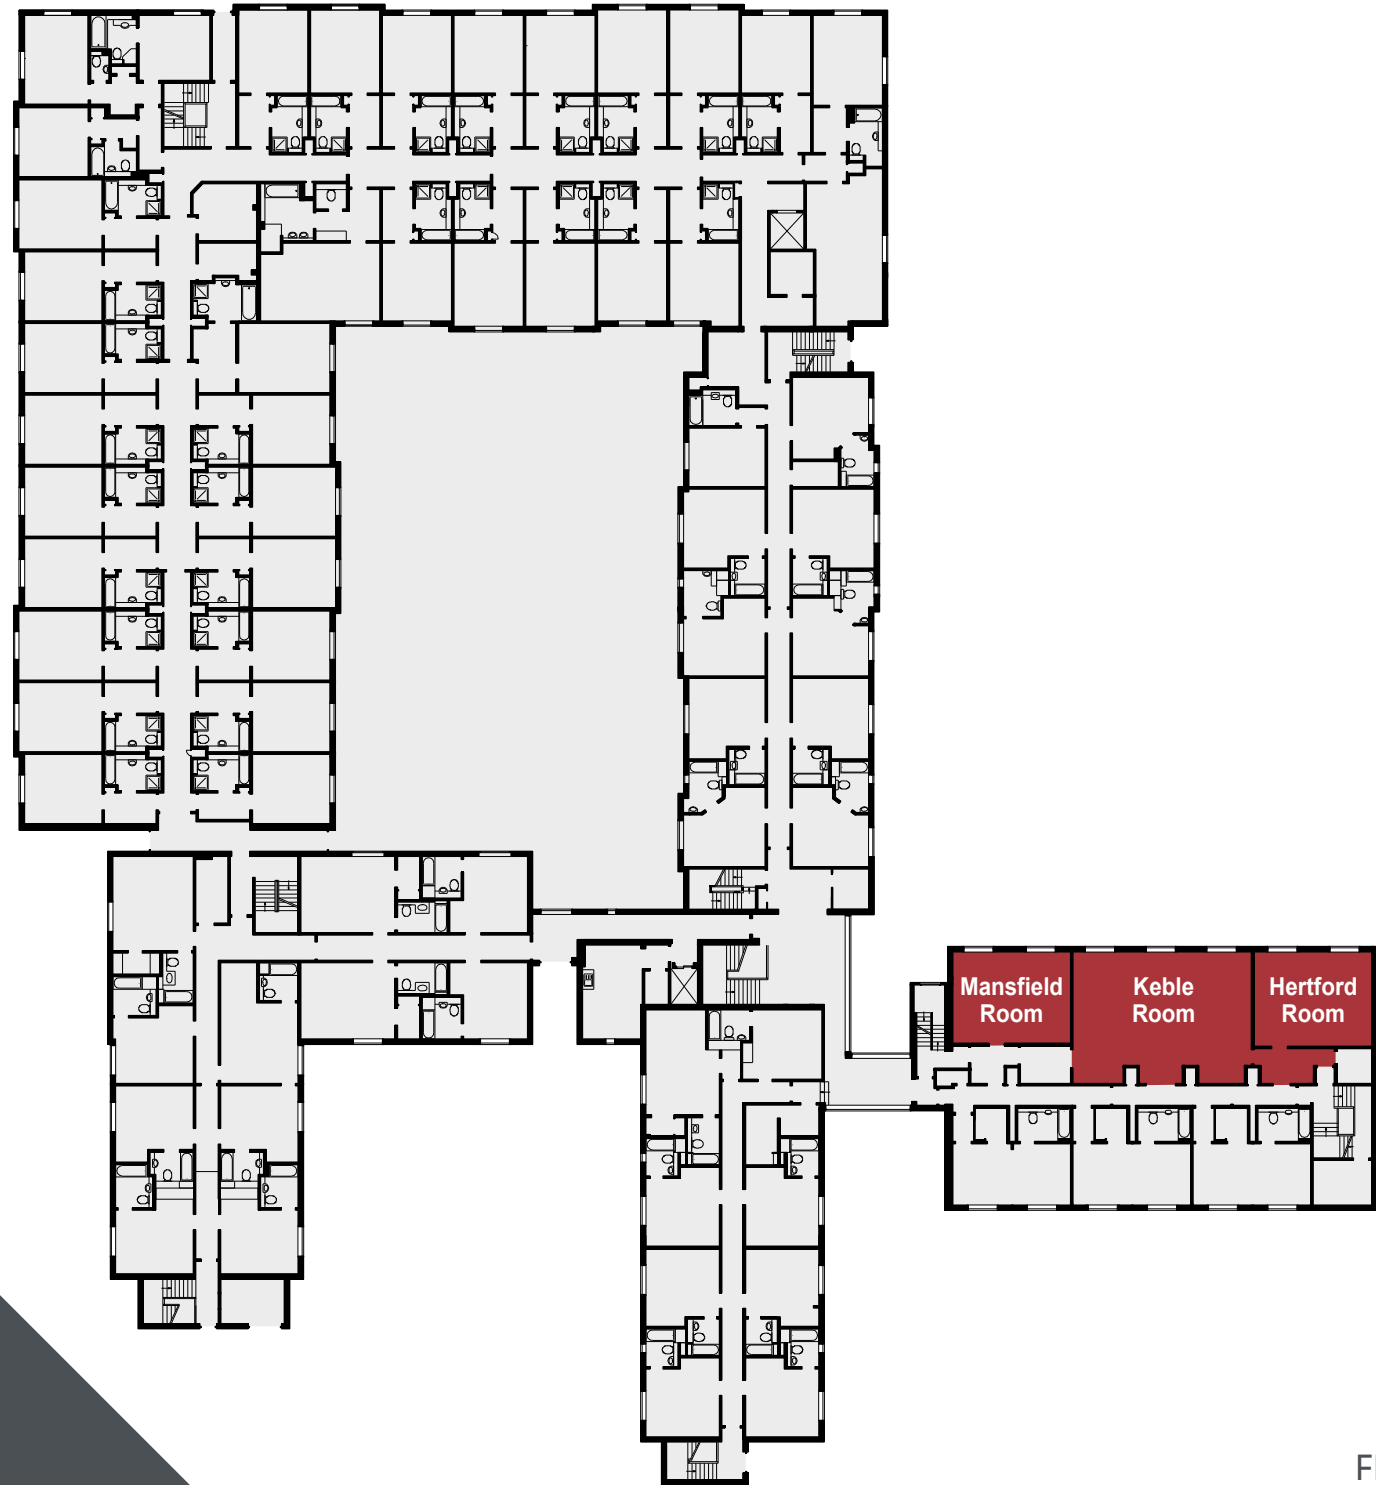

DOUBLE TREE
BY HILTON™
OXFORD BELFRY

KEY

- Single 13amp Power Point
- Double 13amp Power Point
- ☎ Telephone Socket
- ♿ Wheelchair Access

KEY

- Single 13amp Power Point
- Double 13amp Power Point
- ☎ Telephone Socket
- ♿ Wheelchair Access

KEY

- Single 13amp Power Point
- Double 13amp Power Point
- ☎ Telephone Socket
- ♿ Wheelchair Access

KEY

- Single 13amp Power Point
- Double 13amp Power Point
- ☎ Telephone Socket
- ♿ Wheelchair Access

KEY

- Single 13amp Power Point
- Double 13amp Power Point
- ☎ Telephone Socket
- ♿ Wheelchair Access

CAPACITIES

Meeting Room	Theatre Style	Cabaret	Classroom	Boardroom	Banquet	U-Shape	Dinner Dance
College Suite	450	192	180	100	300	100	250
Merton Suite	320	144	150	100	220	70	180
Merton Room	130	72	75	50	100	40	70
Somerville Room	130	72	75	50	100	40	70
Oriel Room	40	24	16	20	30	20	n/a
Oriel Suite	180	100	90	55	130	50	130
Trinity Suite	300	130	80	70	180	60	150
University	90	40	36	36	50	30	n/a
Pembroke	90	40	36	36	50	30	40
Lincoln	90	40	36	36	50	30	40
Pembroke & Lincoln	200	80	60	50	120	50	90
Lincoln Bar	10	n/a	10	6	n/a	n/a	n/a
Exeter	45	24	18	22	30	20	n/a
Magdalen	10	n/a	n/a	4	n/a	n/a	n/a
Library	20	n/a	15	26	26	n/a	n/a
Brimpton	30	n/a	n/a	20	26	n/a	n/a
Worcester	10	n/a	n/a	4	n/a	n/a	n/a
Wadham	10	n/a	n/a	4	n/a	n/a	n/a
Mansfield	20	10	8	14	14	10	n/a
Keble	40	30	20	30	30	25	n/a
Hertford	20	10	8	14	14	10	n/a
Wolfson	10	n/a	n/a	4	n/a	n/a	n/a
Pembroke & University	200	80	60	50	120	50	90
Rycote	75	50	20	20	30	20	n/a