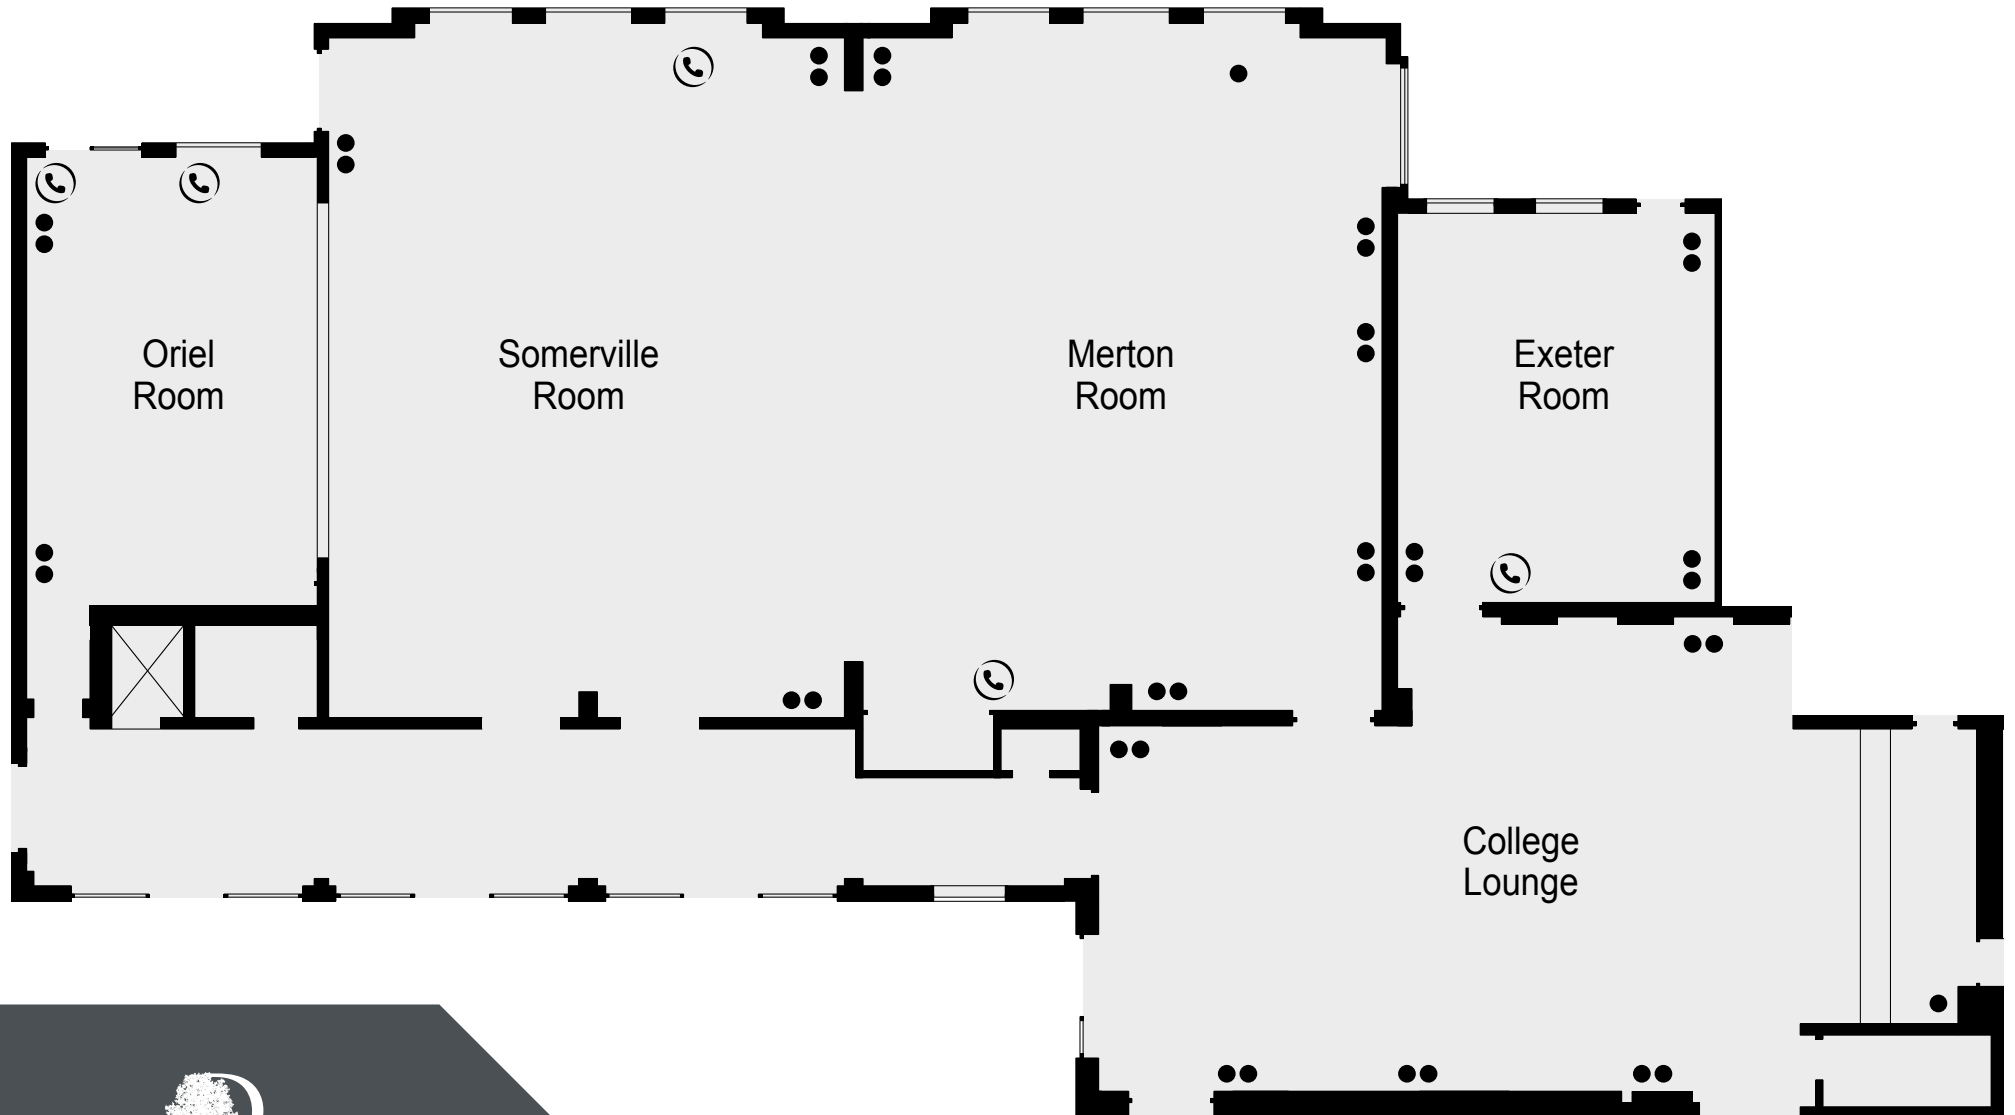

DOUBLE TREE
BY HILTON™
OXFORD BELFRY

KEY

- Single 13amp Power Point
- Double 13amp Power Point
- ☎ Telephone Socket
- ♿ Wheelchair Access

KEY

- Single 13amp Power Point
- Double 13amp Power Point
- ☎ Telephone Socket
- ♿ Wheelchair Access

KEY

- Single 13amp Power Point
- Double 13amp Power Point
- ☎ Telephone Socket
- ♿ Wheelchair Access

KEY

- Single 13amp Power Point
- Double 13amp Power Point
- ☎ Telephone Socket
- ♿ Wheelchair Access

KEY

- Single 13amp Power Point
- Double 13amp Power Point
- ☎ Telephone Socket
- ♿ Wheelchair Access

CAPACITIES

Meeting Room	Theatre Style	Cabaret	Classroom	Boardroom	Banquet	U-Shape	Dinner Dance
College Suite	450	192	180	100	300	100	250
Merton Suite	320	144	150	100	220	70	180
Merton Room	130	72	75	50	100	40	70
Somerville Room	130	72	75	50	100	40	70
Oriel Room	40	24	16	20	30	20	n/a
Oriel Suite	180	100	90	55	130	50	130
Trinity Suite	300	130	80	70	180	60	150
University	90	40	36	36	50	30	n/a
Pembroke	90	40	36	36	50	30	40
Lincoln	90	40	36	36	50	30	40
Pembroke & Lincoln	200	80	60	50	120	50	90
Lincoln Bar	10	n/a	10	6	n/a	n/a	n/a
Exeter	45	24	18	22	30	20	n/a
Magdalen	10	n/a	n/a	4	n/a	n/a	n/a
Library	20	n/a	15	26	26	n/a	n/a
Brimpton	30	n/a	n/a	20	26	n/a	n/a
Worcester	10	n/a	n/a	4	n/a	n/a	n/a
Wadham	10	n/a	n/a	4	n/a	n/a	n/a
Mansfield	20	10	8	14	14	10	n/a
Keble	40	30	20	30	30	25	n/a
Hertford	20	10	8	14	14	10	n/a
Wolfson	10	n/a	n/a	4	n/a	n/a	n/a
Pembroke & University	200	80	60	50	120	50	90
Rycote	75	50	20	20	30	20	n/a