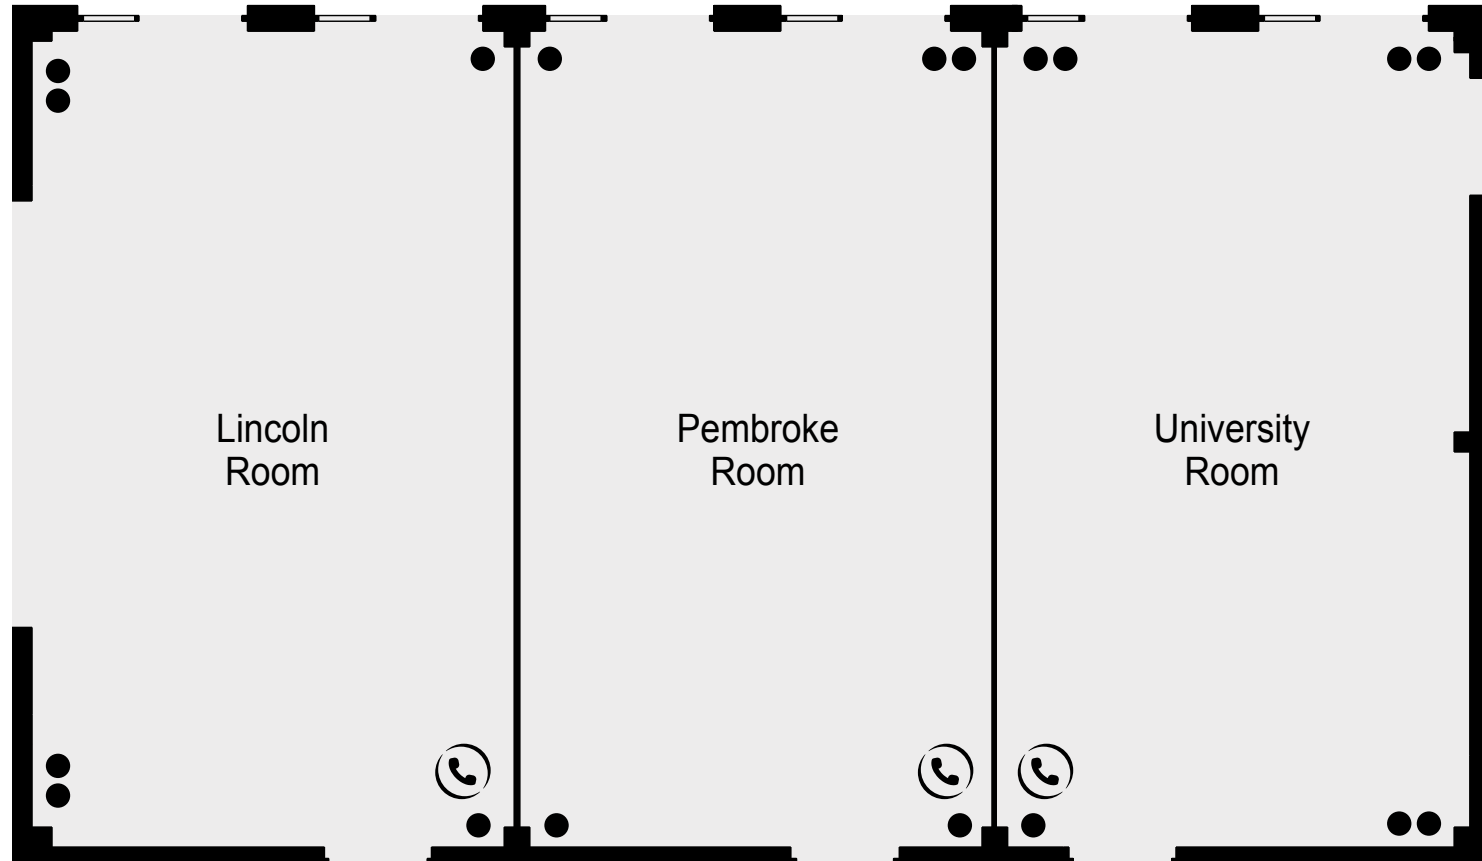

DOUBLE TREE
BY HILTON™
OXFORD BELFRY

KEY

- Single 13amp Power Point
- Double 13amp Power Point
- ☎ Telephone Socket
- ♿ Wheelchair Access

KEY

- Single 13amp Power Point
- Double 13amp Power Point
- ☎ Telephone Socket
- ♿ Wheelchair Access

KEY

- Single 13amp Power Point
- Double 13amp Power Point
- ☎ Telephone Socket
- ♿ Wheelchair Access

KEY

- Single 13amp Power Point
- Double 13amp Power Point
- ☎ Telephone Socket
- ♿ Wheelchair Access

KEY

- Single 13amp Power Point
- Double 13amp Power Point
- ☎ Telephone Socket
- ♿ Wheelchair Access

CAPACITIES

Meeting Room	Theatre Style	Cabaret	Classroom	Boardroom	Banquet	U-Shape	Dinner Dance
College Suite	450	192	180	100	300	100	250
Merton Suite	320	144	150	100	220	70	180
Merton Room	130	72	75	50	100	40	70
Somerville Room	130	72	75	50	100	40	70
Oriel Room	40	24	16	20	30	20	n/a
Oriel Suite	180	100	90	55	130	50	130
Trinity Suite	300	130	80	70	180	60	150
University	90	40	36	36	50	30	n/a
Pembroke	90	40	36	36	50	30	40
Lincoln	90	40	36	36	50	30	40
Pembroke & Lincoln	200	80	60	50	120	50	90
Lincoln Bar	10	n/a	10	6	n/a	n/a	n/a
Exeter	45	24	18	22	30	20	n/a
Magdalen	10	n/a	n/a	4	n/a	n/a	n/a
Library	20	n/a	15	26	26	n/a	n/a
Brimpton	30	n/a	n/a	20	26	n/a	n/a
Worcester	10	n/a	n/a	4	n/a	n/a	n/a
Wadham	10	n/a	n/a	4	n/a	n/a	n/a
Mansfield	20	10	8	14	14	10	n/a
Keble	40	30	20	30	30	25	n/a
Hertford	20	10	8	14	14	10	n/a
Wolfson	10	n/a	n/a	4	n/a	n/a	n/a
Pembroke & University	200	80	60	50	120	50	90
Rycote	75	50	20	20	30	20	n/a