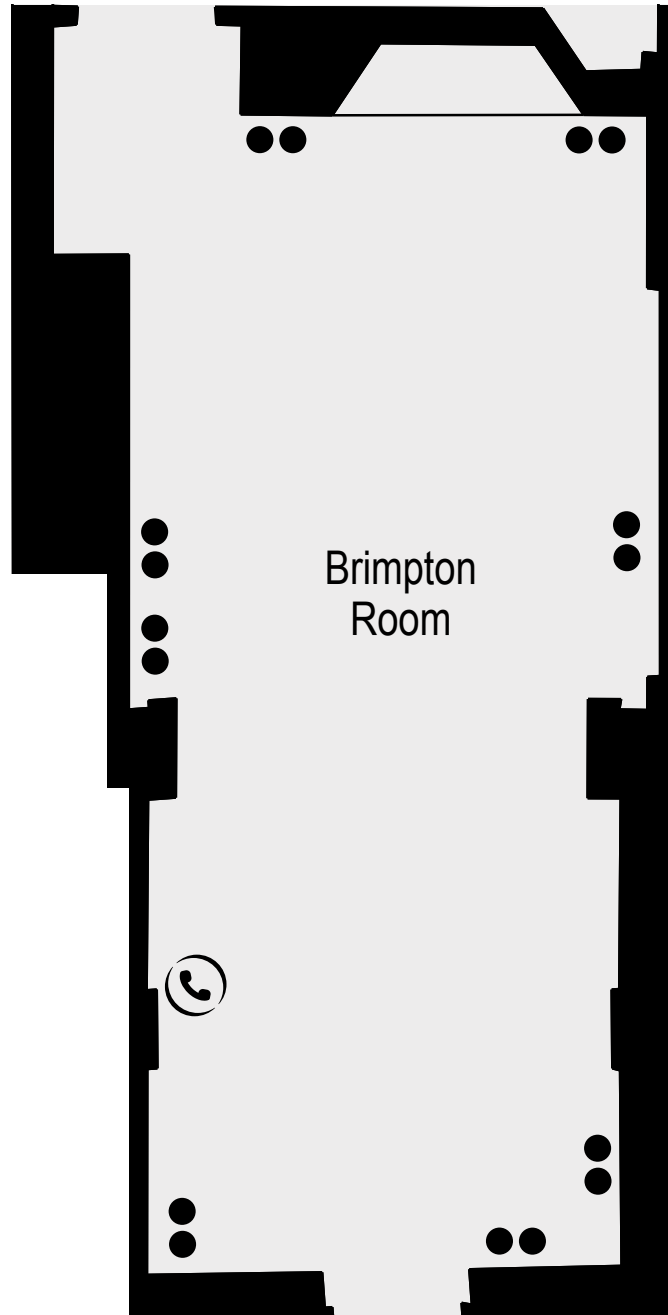

DOUBLE TREE
BY HILTON™
OXFORD BELFRY

KEY

- Single 13amp Power Point
- Double 13amp Power Point
- ☎ Telephone Socket
- ♿ Wheelchair Access

KEY

- Single 13amp Power Point
- Double 13amp Power Point
- ☎ Telephone Socket
- ♿ Wheelchair Access

KEY

- Single 13amp Power Point
- Double 13amp Power Point
- ☎ Telephone Socket
- ♿ Wheelchair Access

KEY

- Single 13amp Power Point
- Double 13amp Power Point
- ☎ Telephone Socket
- ♿ Wheelchair Access

KEY

- Single 13amp Power Point
- Double 13amp Power Point
- ☎ Telephone Socket
- ♿ Wheelchair Access

CAPACITIES

Meeting Room	Theatre Style	Cabaret	Classroom	Boardroom	Banquet	U-Shape	Dinner Dance
College Suite	450	192	180	100	300	100	250
Merton Suite	320	144	150	100	220	70	180
Merton Room	130	72	75	50	100	40	70
Somerville Room	130	72	75	50	100	40	70
Oriel Room	40	24	16	20	30	20	n/a
Oriel Suite	180	100	90	55	130	50	130
Trinity Suite	300	130	80	70	180	60	150
University	90	40	36	36	50	30	n/a
Pembroke	90	40	36	36	50	30	40
Lincoln	90	40	36	36	50	30	40
Pembroke & Lincoln	200	80	60	50	120	50	90
Lincoln Bar	10	n/a	10	6	n/a	n/a	n/a
Exeter	45	24	18	22	30	20	n/a
Magdalen	10	n/a	n/a	4	n/a	n/a	n/a
Library	20	n/a	15	26	26	n/a	n/a
Brimpton	30	n/a	n/a	20	26	n/a	n/a
Worcester	10	n/a	n/a	4	n/a	n/a	n/a
Wadham	10	n/a	n/a	4	n/a	n/a	n/a
Mansfield	20	10	8	14	14	10	n/a
Keble	40	30	20	30	30	25	n/a
Hertford	20	10	8	14	14	10	n/a
Wolfson	10	n/a	n/a	4	n/a	n/a	n/a
Pembroke & University	200	80	60	50	120	50	90
Rycote	75	50	20	20	30	20	n/a